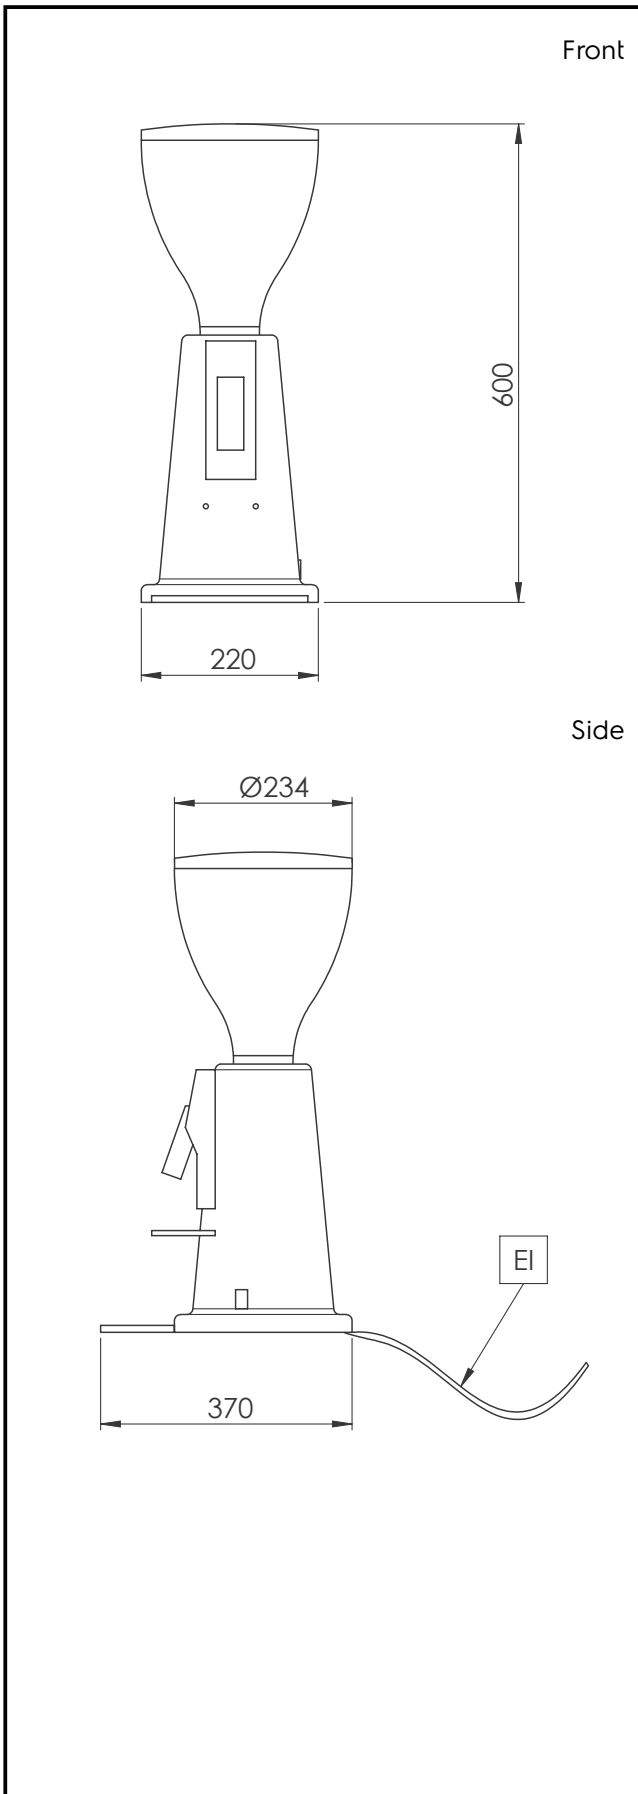

Coffee System
Grind on-demand Coffee Grinder
Coffee Grinder, Flat 75 mm

ITEM # _____

MODEL # _____

NAME # _____

SIS # _____

AIA # _____

602546 (GRNDEM600)

* NOT TRANSLATED *

APPROVAL: _____

Electric

Supply voltage:	230 V/1N ph/50/60 Hz
Electrical power max.:	0.34 kW
Plug type:	CE-SCHUKO

Key Information:

External dimensions, Width:	230 mm
External dimensions, Depth:	370 mm
External dimensions, Height:	600 mm
Net weight:	11 kg
Shipping weight:	13 kg
Shipping height:	700 mm
Shipping width:	440 mm
Shipping depth:	300 mm
Shipping volume:	0.09 m ³